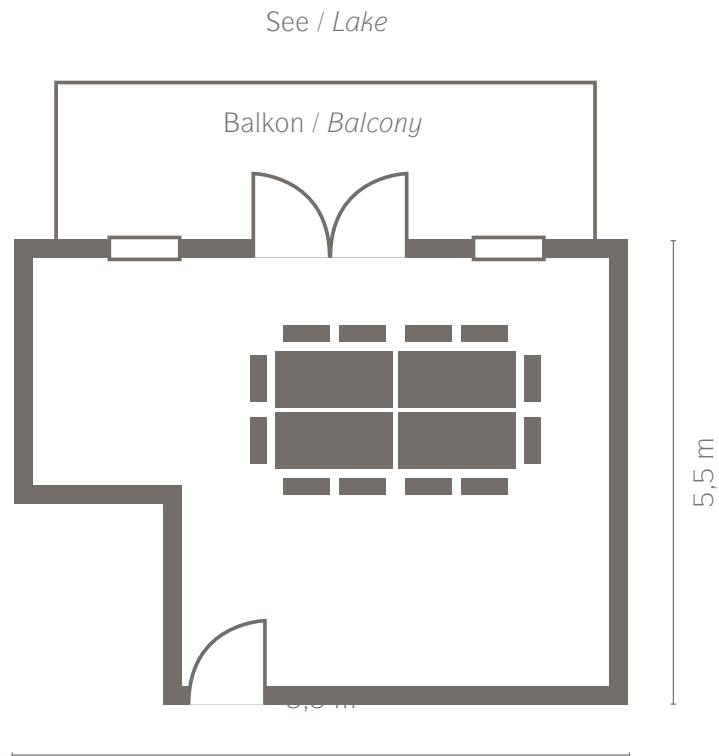

# Zenetti

Bestuhlungsvariante Block

40 m<sup>2</sup>

- = U-Form / U-shape   
 = Block   
 = Parlament / Parliament-style (two-sided)   
 = Stuhlreihen / Theatre-style   
 = Stuhlkreis / Circular seating  
 = Seeblick / Lake view   
 = Bergblick / Mountain view   
 = Terrasse/Balkon / Terrace/balcony   
 = Verdunklung möglich / Blackout possible  
 = Kfz-befahrbar / Vehicle access   
 = WLAN / WiFi

# Lageplan LA VILLA am Starnberger See

---

---

① Gartenpavillon

③ König Ludwig (I+II)

⑤ Zenetti

② Maximilian

④ Turm-Zimmer