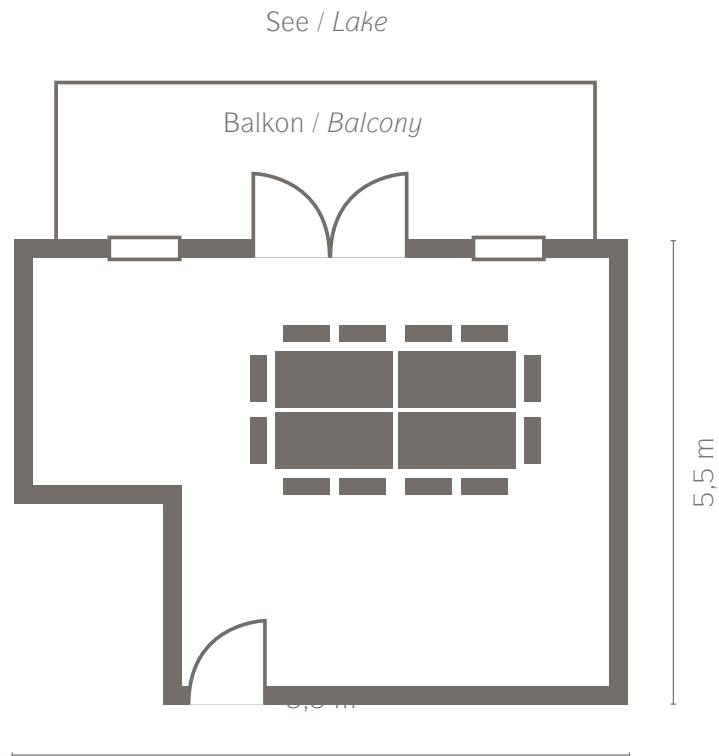

Zenetti

Bestuhlungsvariante Block

40 m²

= U-Form / U-shape
 = Block
 = Parlament / Parliament-style (two-sided)
 = Stuhlreihen / Theatre-style
 = Stuhlkreis / Circular seating
 = Seeblick / Lake view
 = Bergblick / Mountain view
 = Terrasse/Balkon / Terrace/balcony
 = Verdunklung möglich / Blackout possible
 = Kfz-befahrbar / Vehicle access
 = WLAN / WiFi

LAVILLA

TAGUNGEN · FESTLICHKEITEN · HOTEL

Lageplan LA VILLA am Starnberger See

① Gartenpavillon

③ König Ludwig (I+II)

⑤ Zenetti

② Maximilian

④ Turm-Zimmer