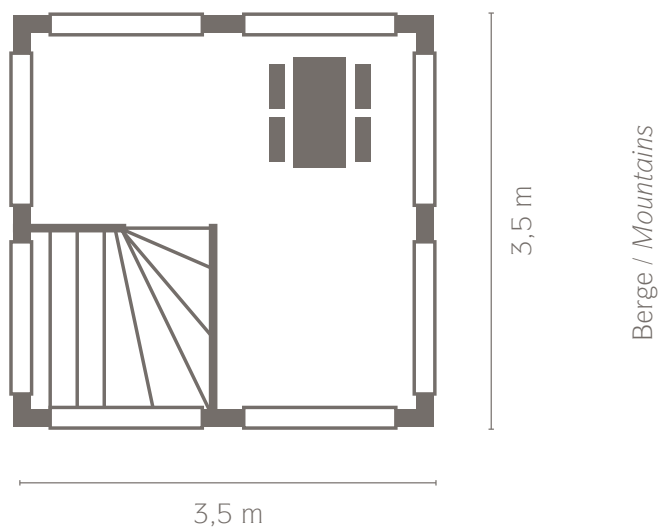

Turm-Zimmer

Bestuhlungsvariante Block

12 m²

See / Lake

- = U-Form / U-shape = Block = Parlament / Parliament-style (two-sided) = Stuhlreihen / Theatre-style = Stuhlkreis / Circular seating
- = Seeblick / Lake view = Bergblick / Mountain view = Terrasse/Balkon / Terrace/balcony = Verdunklung möglich / Blackout possible
- = Kfz-befahrbar / Vehicle access = WLAN / WiFi

LAVILLA

TAGUNGEN · FESTLICHKEITEN · HOTEL

Lageplan LA VILLA am Starnberger See

① Gartenpavillon

③ König Ludwig (I+II)

⑤ Zenetti

② Maximilian

④ Turm-Zimmer