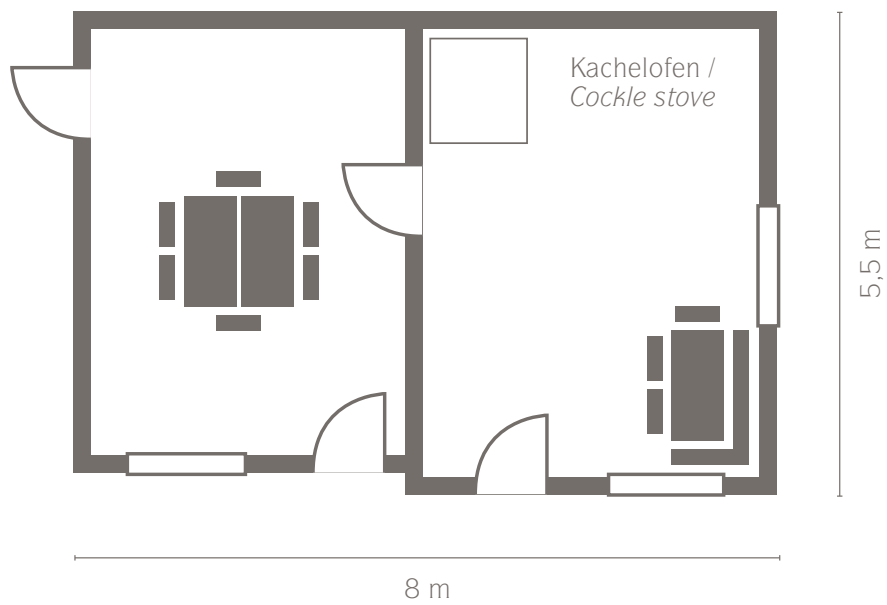

Maximilian

Bestuhlungsvariante Block

40 m²

- = U-Form / U-shape = Block = Parlament / Parliament-style (two-sided) = Stuhlreihen / Theatre-style = Stuhlkreis / Circular seating
- = Seeblick / Lake view = Bergblick / Mountain view = Terrasse/Balkon / Terrace/balcony = Verdunklung möglich / Blackout possible
- = Kfz-befahrbar / Vehicle access = WLAN / WiFi

LAVILLA

TAGUNGEN · FESTLICHKEITEN · HOTEL

Lageplan LA VILLA am Starnberger See

① Gartenpavillon

③ König Ludwig (I+II)

⑤ Zenetti

② Maximilian

④ Turm-Zimmer