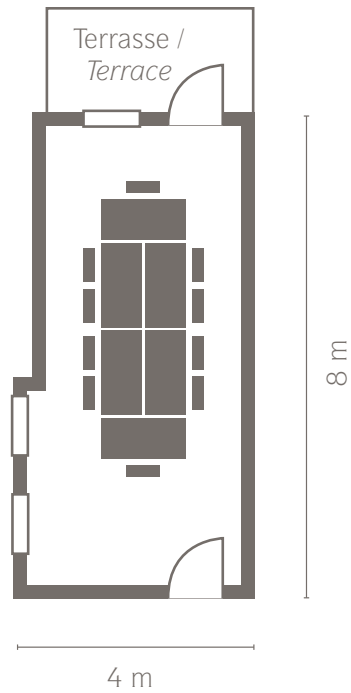

# König Ludwig II

König Ludwig II

40 m<sup>2</sup>

- = U-Form / U-shape    = Block    = Parlament / Parliament-style (two-sided)    = Stuhlgänge / Theatre-style    = Stuhlkreis / Circular seating
- = Seeblick / Lake view    = Bergblick / Mountain view    = Terrasse/Balkon / Terrace/balcony    = Verdunklung möglich / Blackout possible
- = Kfz-befahrbar / Vehicle access    = WLAN / WiFi

# Lageplan LA VILLA am Starnberger See

---

---

① Gartenpavillon

③ König Ludwig (I+II)

⑤ Zenetti

② Maximilian

④ Turm-Zimmer