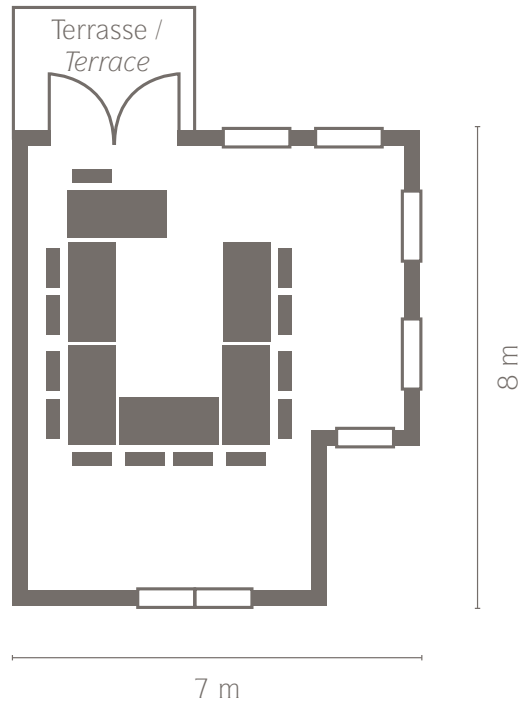

König Ludwig I

König Ludwig I

50 m²

- = U-Form / U-shape = Block = Parlament / Parliament-style (two-sided) = Stuhltreihen / Theatre-style = Stuhlkreis / Circular seating
- = Seeblick / Lake view = Bergblick / Mountain view = Terrasse/Balkon / Terrace/balcony = Verdunklung möglich / Blackout possible
- = Kfz-befahrbar / Vehicle access = WLAN / WiFi

LAVILLA

TAGUNGEN · FESTLICHKEITEN · HOTEL

Lageplan LA VILLA am Starnberger See

① Gartenpavillon

③ König Ludwig (I+II)

⑤ Zenetti

② Maximilian

④ Turm-Zimmer