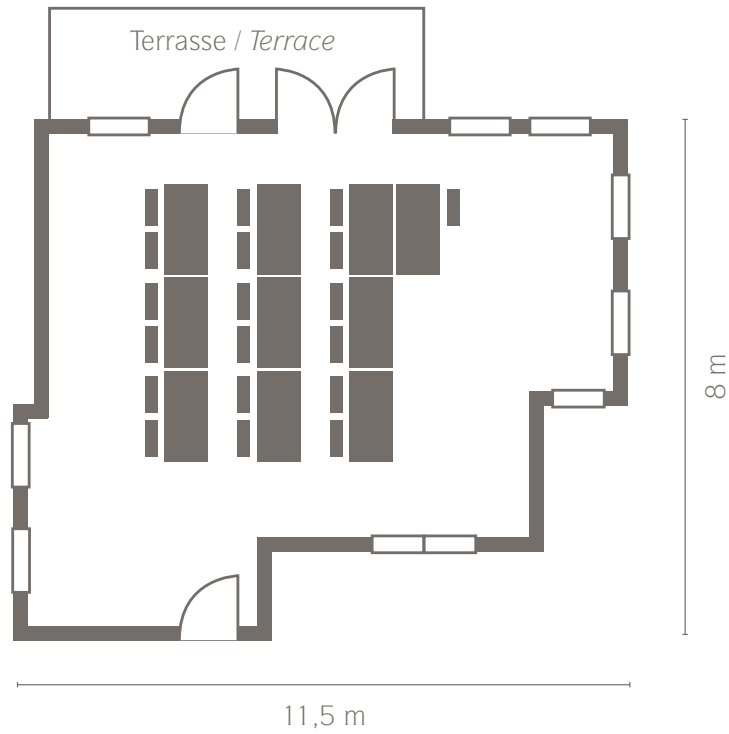

# König Ludwig

Bestuhlungsvariante Parlament

90 m<sup>2</sup>

- = U-Form / U-shape    = Block    = Parlament / Parliament-style (two-sided)    = Stuhlreihen / Theatre-style    = Stuhlkreis / Circular seating
- = Seeblick / Lake view    = Bergblick / Mountain view    = Terrasse/Balkon / Terrace/balcony    = Verdunklung möglich / Blackout possible
- = Kfz-befahrbar / Vehicle access    = WLAN / WiFi

# Lageplan LA VILLA am Starnberger See

---

---

① Gartenpavillon

③ König Ludwig (I+II)

⑤ Zenetti

② Maximilian

④ Turm-Zimmer