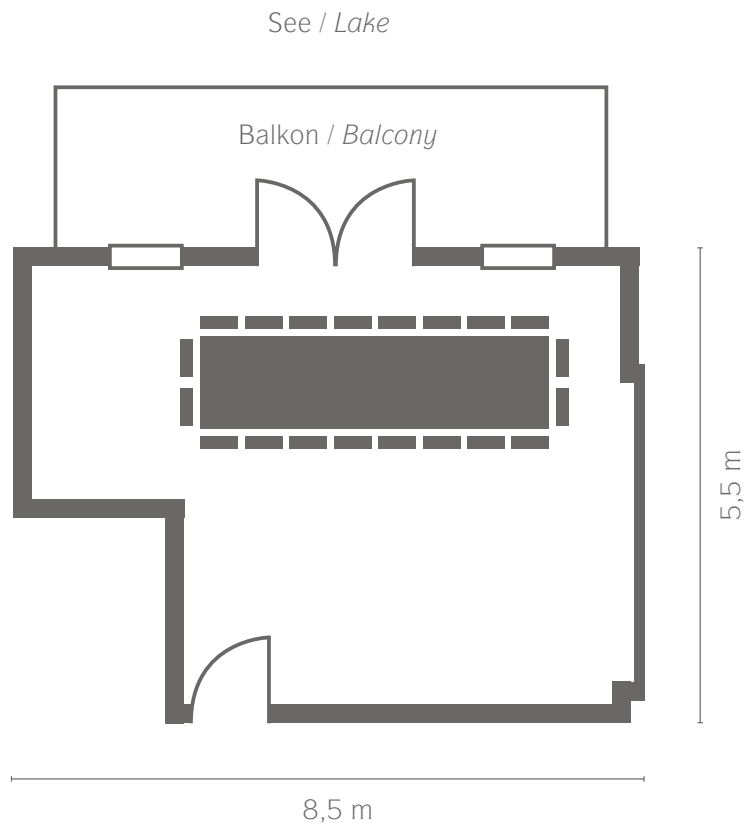

Zenetti

Bestuhlungsvariante Block

40 m²

 = U-Form / U-shape

 = Block

 = Tischreihen / Rows of tables

 = Seeblick / Lake view

 = Terrasse/Balkon / Terrace/balcony