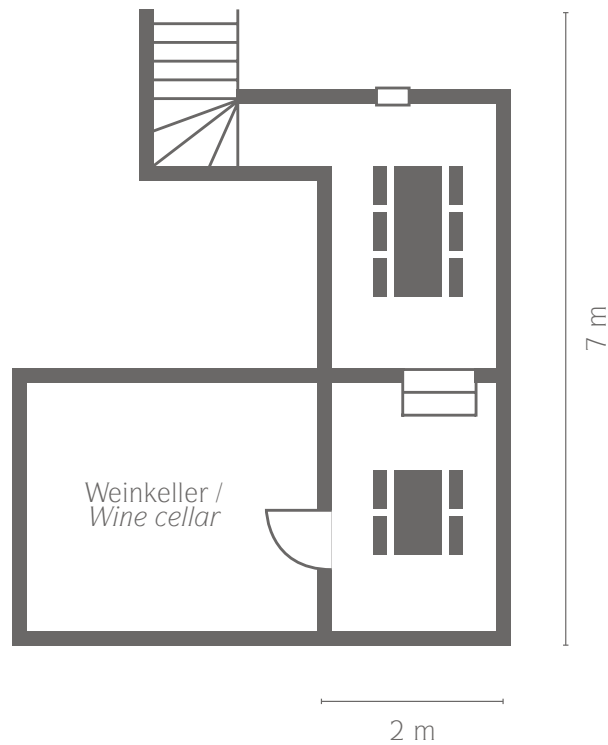

Weinkeller

Bestuhlungsvariante Block

17 m²

 = U-Form / U-shape

 = Block

 = Tischreihen / Rows of tables

 = Seeblick / Lake view

 = Terrasse/Balkon / Terrace/balcony