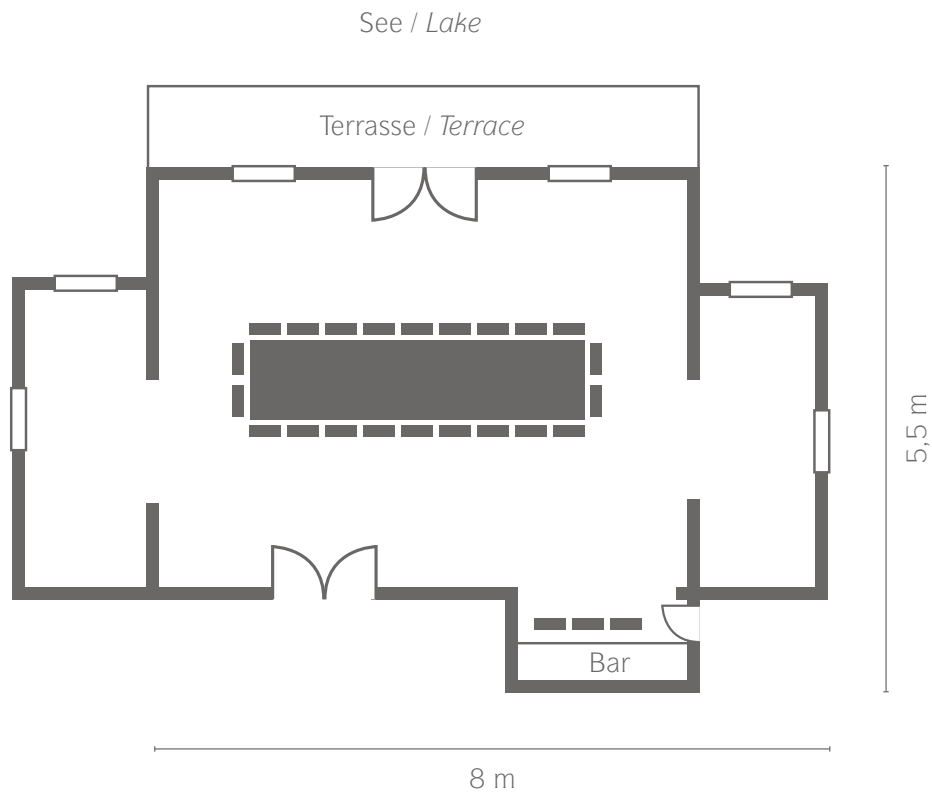

Restaurant

Bestuhlungsvariante Block

62 m²

 30	 22	 40		
---	---	---	---	---

 = U-Form / U-shape  = Block  = Tischreihen / Rows of tables  = Seeblick / Lake view  = Terrasse/Balkon / Terrace/balcony

LAVILLA