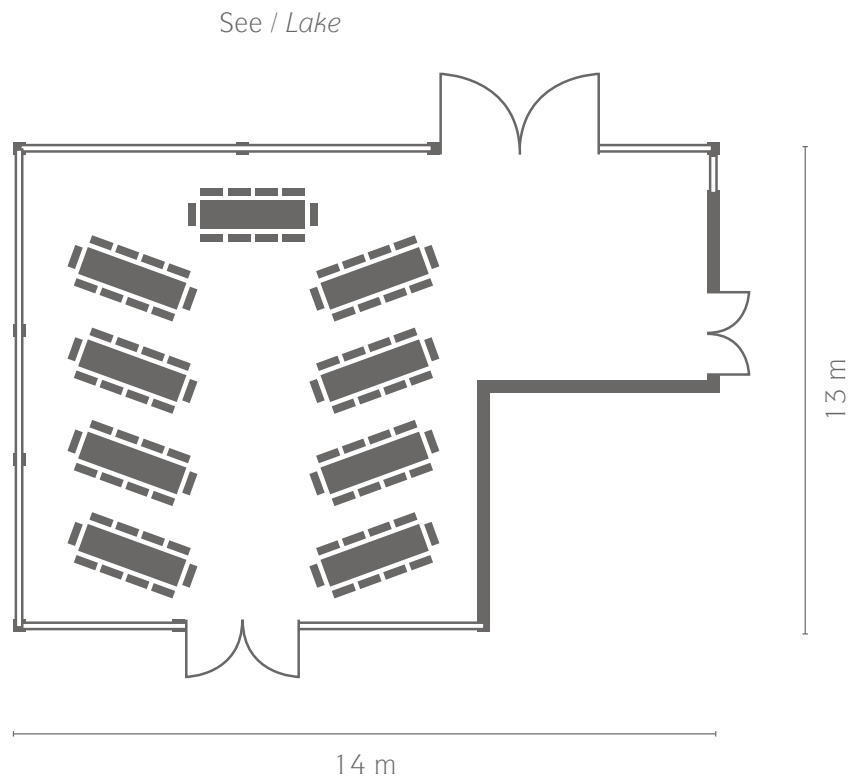

# Orangerie

Bestuhlungsvariante Tischreihen

180 m<sup>2</sup>

 80	 70	 144		
---	---	--	---	---

 = U-Form / U-shape     = Block     = Tischreihen / Rows of tables     = Seeblick / Lake view     = Terrasse/Balkon / Terrace/balcony